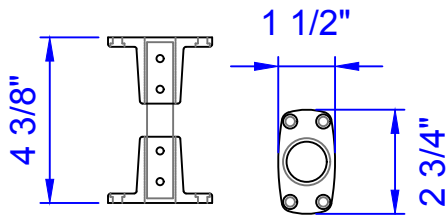

Top View

Side View

Wall Cross Mounting Bracket

Front View

Wall Cross Data
 Overall Width = 3'-6"
 Overall Length = 6'-2 1/2"
 Overall Height = 5"

Standard Color
 White

Premium Colors
 Gold
 Copper

Note: Color samples available at customers request