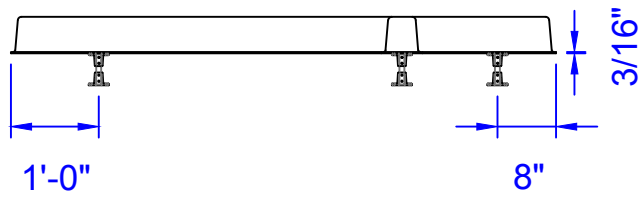

Top View

Side View

Wall Cross Mounting Bracket

Front View

Wall Cross Data
 Overall Width = 3'-6"
 Overall Length = 6'-2 1/2"
 Overall Height = 5"

Standard Color
 White

Premium Colors
 Gold
 Copper

Note: Color samples available at customers request