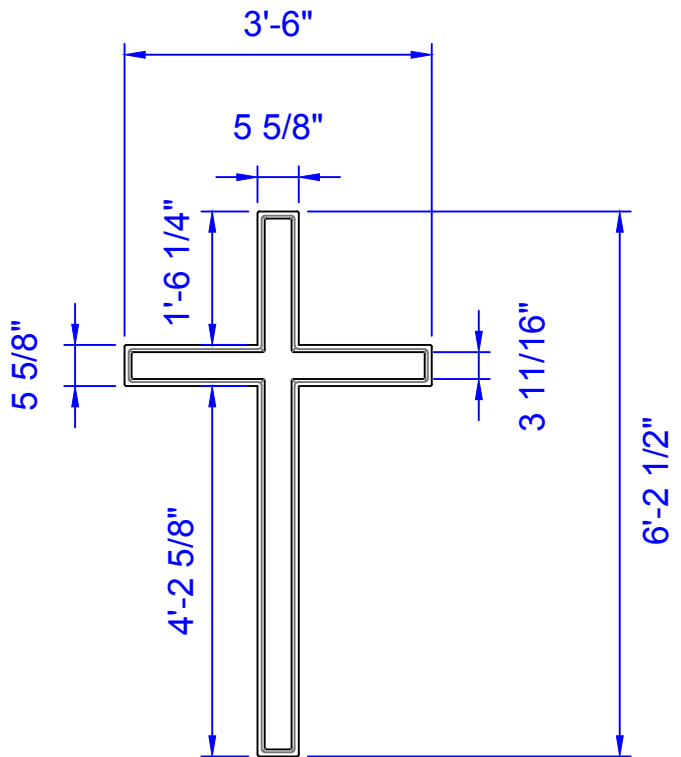

Top View

Side View

Wall Cross Mounting Bracket

Front View

Wall Cross Data
 Overall Width = 3'-6"
 Overall Length = 6'-2 1/2"
 Overall Height = 5"

Standard Color
 White

Premium Colors
 Gold
 Copper

Note: Color samples available at customers request

Available Options
 Factory Installed Backlighting

33 Lewittes Rd.
 Taylorsville, NC 28681
 Phone: 828-632-8883
 Fax: 828-632-5585
 www.piedmontcomposites.com

WALL-CROSS

Model : **6-C**

Scale: N/A
 Drawn by: K.SHERRILL
 Created On -
 Updated On 06/26/19