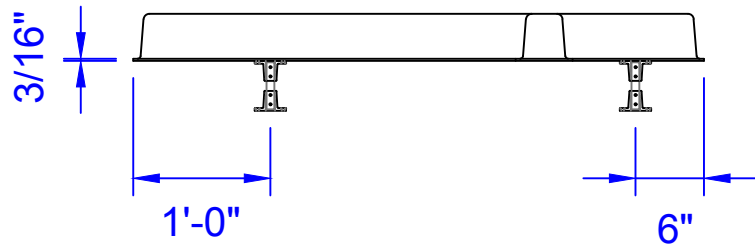

Top View

Side View

Wall Cross Mounting Bracket

Front View

Wall Cross Data  
 Overall Width = 2'-4 1/16"  
 Overall Length = 4'-2"  
 Overall Height = 4 1/8"

Standard Color  
 White

Premium Colors  
 Gold  
 Copper

**WALL-CROSS**

Model :

**4-C**

Scale:  
 N/A  
 Drawn by:  
 K.SHERRILL  
 Created On  
 -  
 Updated On  
 06/26/19