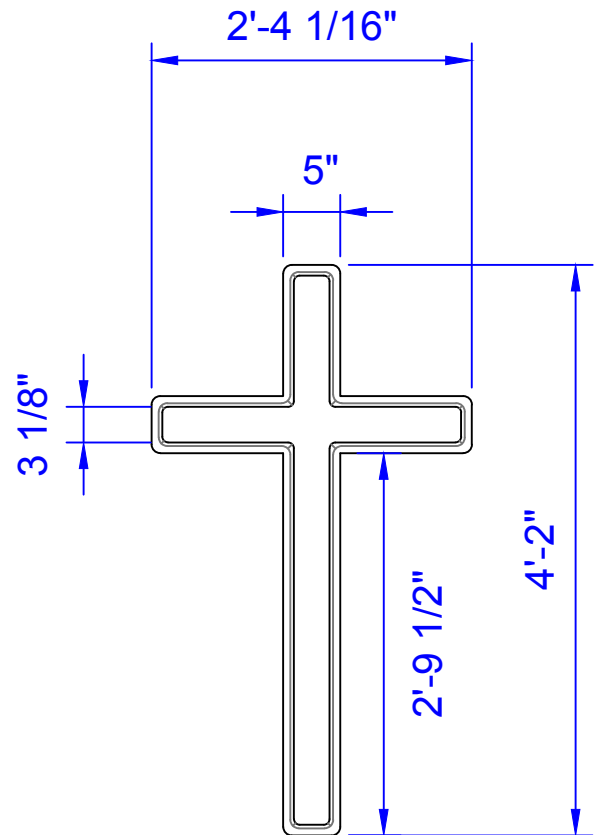

Top View

Side View

Wall Cross Mounting Bracket

Front View

Wall Cross Data  
 Overall Width = 2'-4 1/16"  
 Overall Length = 4'-2"  
 Overall Height = 4 1/8"

Standard Color  
 White

Premium Colors  
 Gold  
 Copper

**WALL-CROSS**

Model :

**4-C**

Scale:  
 N/A  
 Drawn by:  
 K.SHERRILL  
 Created On  
 -  
 Updated On  
 06/26/19