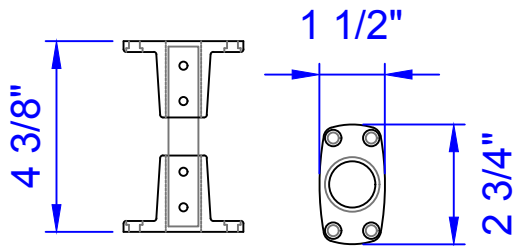

Top View

Side View

Wall Cross Mounting Bracket

Front View

Wall Cross Data  
 Overall Width = 2'-4 1/16"  
 Overall Length = 4'-2"  
 Overall Height = 4 1/8"

Standard Color  
 White

Premium Colors  
 Gold  
 Copper

**WALL-CROSS**

Model :

**4-C**

Scale:  
 N/A  
 Drawn by:  
 K.SHERRILL  
 Created On  
 -  
 Updated On  
 06/26/19