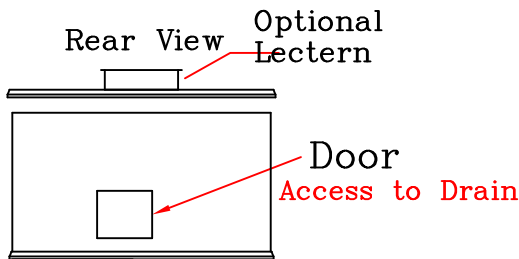

Model - 9

Our most versatile baptistry.
Specially designed for the new or growing church.
The Model 9 can be used as a Baptistry, Communion Table, and a Pulpit.

BAPTISTRIES

View of Fiberglass Tub that fits inside Cabinet

May be Purchased without Cabinet

Standard Cabinet: Birch

1. Items included with cabinet:
2. Lid
   - Cross
   - Steps

All our portable baptisteries come standard with a drain valve.

Optional Accessories

Optional Finish:

- 2-Coats Clear Sealer
- 2-Coats Clear Cabinet Lacquer

Optional Communion Front

This Do In Remembrance of Me

Wheel Kit

Three Step Comes with Wheel Kit Option

Standard Steps

Oak Cabinet

Capacity: 100 Gallons

25 Foot Fill and Drain Hose