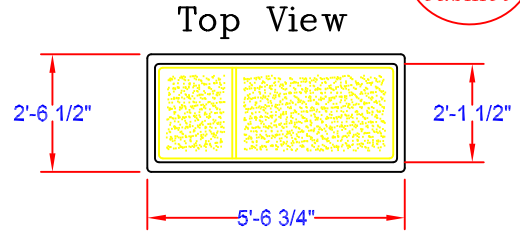

# Model - 9

Our most versatile baptistry.  
Specially designed for the new or growing church.  
The Model 9 can be used as a Baptistry, Communion Table, and a Pulpit.

BAPTISTRIES

View of Fiberglass Tub that fits inside Cabinet