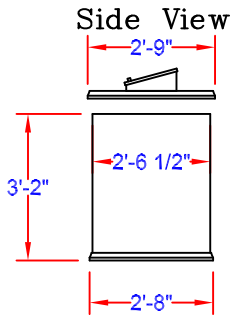

Optional Finish:

- 2-Coats Clear Sealer
- 2-Coats Clear Cabinet Lacquer