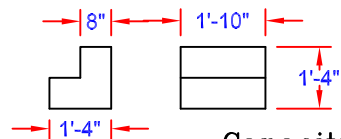

Oak Cabinet

Capacity: 100 Gallons

25 Foot Fill and Drain Hose