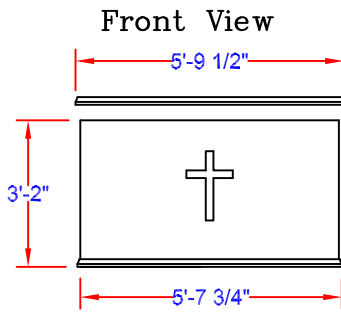

Standard Cabinet: Birch

1. Items included with cabinet:
2. Lid
   - Cross
   - Steps