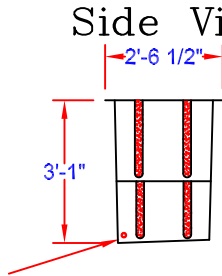

# Model - 9

Our most versatile baptistry.  
Specially designed for the new or growing church.  
The Model 9 can be used as a Baptistry, Communion Table, and a Pulpit.

BAPTISTRIES

View of Fiberglass Tub that fits inside Cabinet