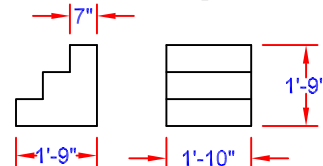

Three Step Comes with Wheel Kit Option